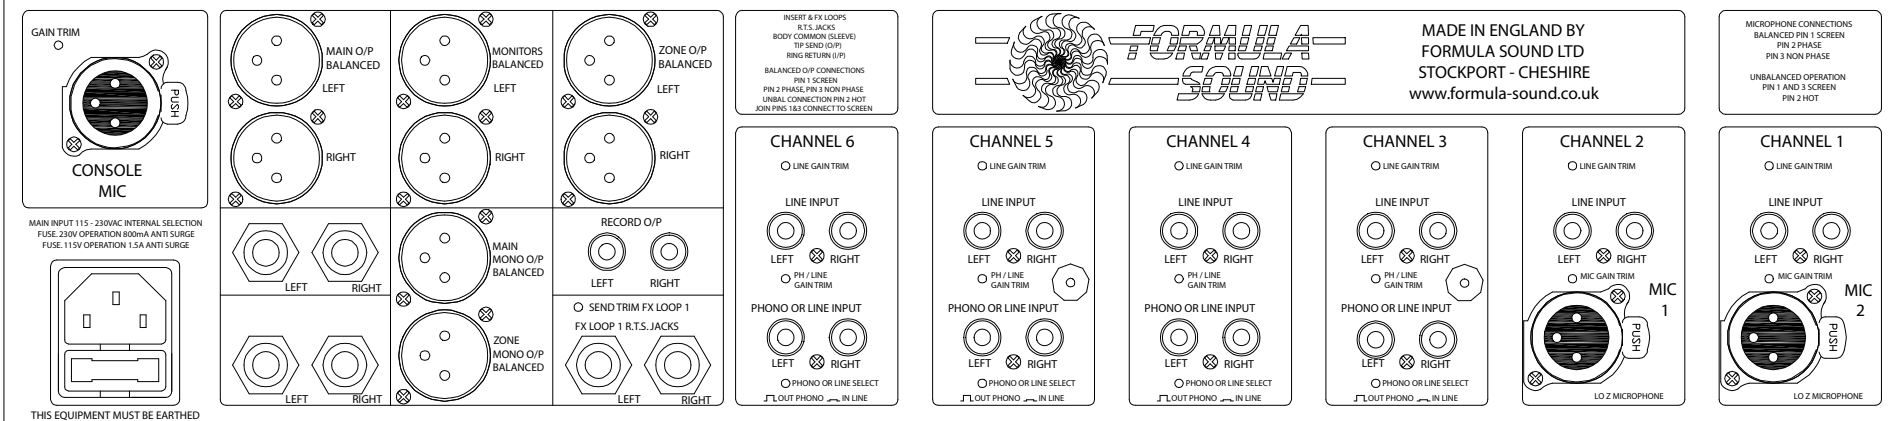

Product: FF6000

Notes: Top Panel Control Surface - Linear Faders

482mm
[19"]

311mm
[12 1/4"]

All dimensions in mm and inches

FUNKTION-ONE

Hoyle, Horsham Road, Beare Green, Dorking, Surrey, RH5 4PS, England

Phone: +44 (0)1306 712820
Fax: +44 (0)1306 711240

mail@funktion-one.com
www.funktion-one.com

Product: FF6000

Notes: Top Panel Control Surface - Rotary Faders

106,5mm
[4 3/16"]

460mm
[1'-6 1/8"]

All dimensions in mm and inches

FUNKTION-ONE

Hoyle, Horsham Road, Beare Green, Dorking, Surrey, RH5 4PS, England