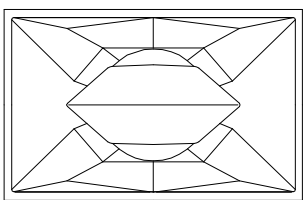

mail@funktion-one.com
www.funktion-one.com

Product: FF6000

Notes: Top Panel Control Surface - Rotary Faders

106,5mm
[4 3/16"]

460mm
[1'-6 1/8"]

All dimensions in mm and inches

FUNKTION-ONE

Hoyle, Horsham Road, Beare Green, Dorking, Surrey, RH5 4PS, England