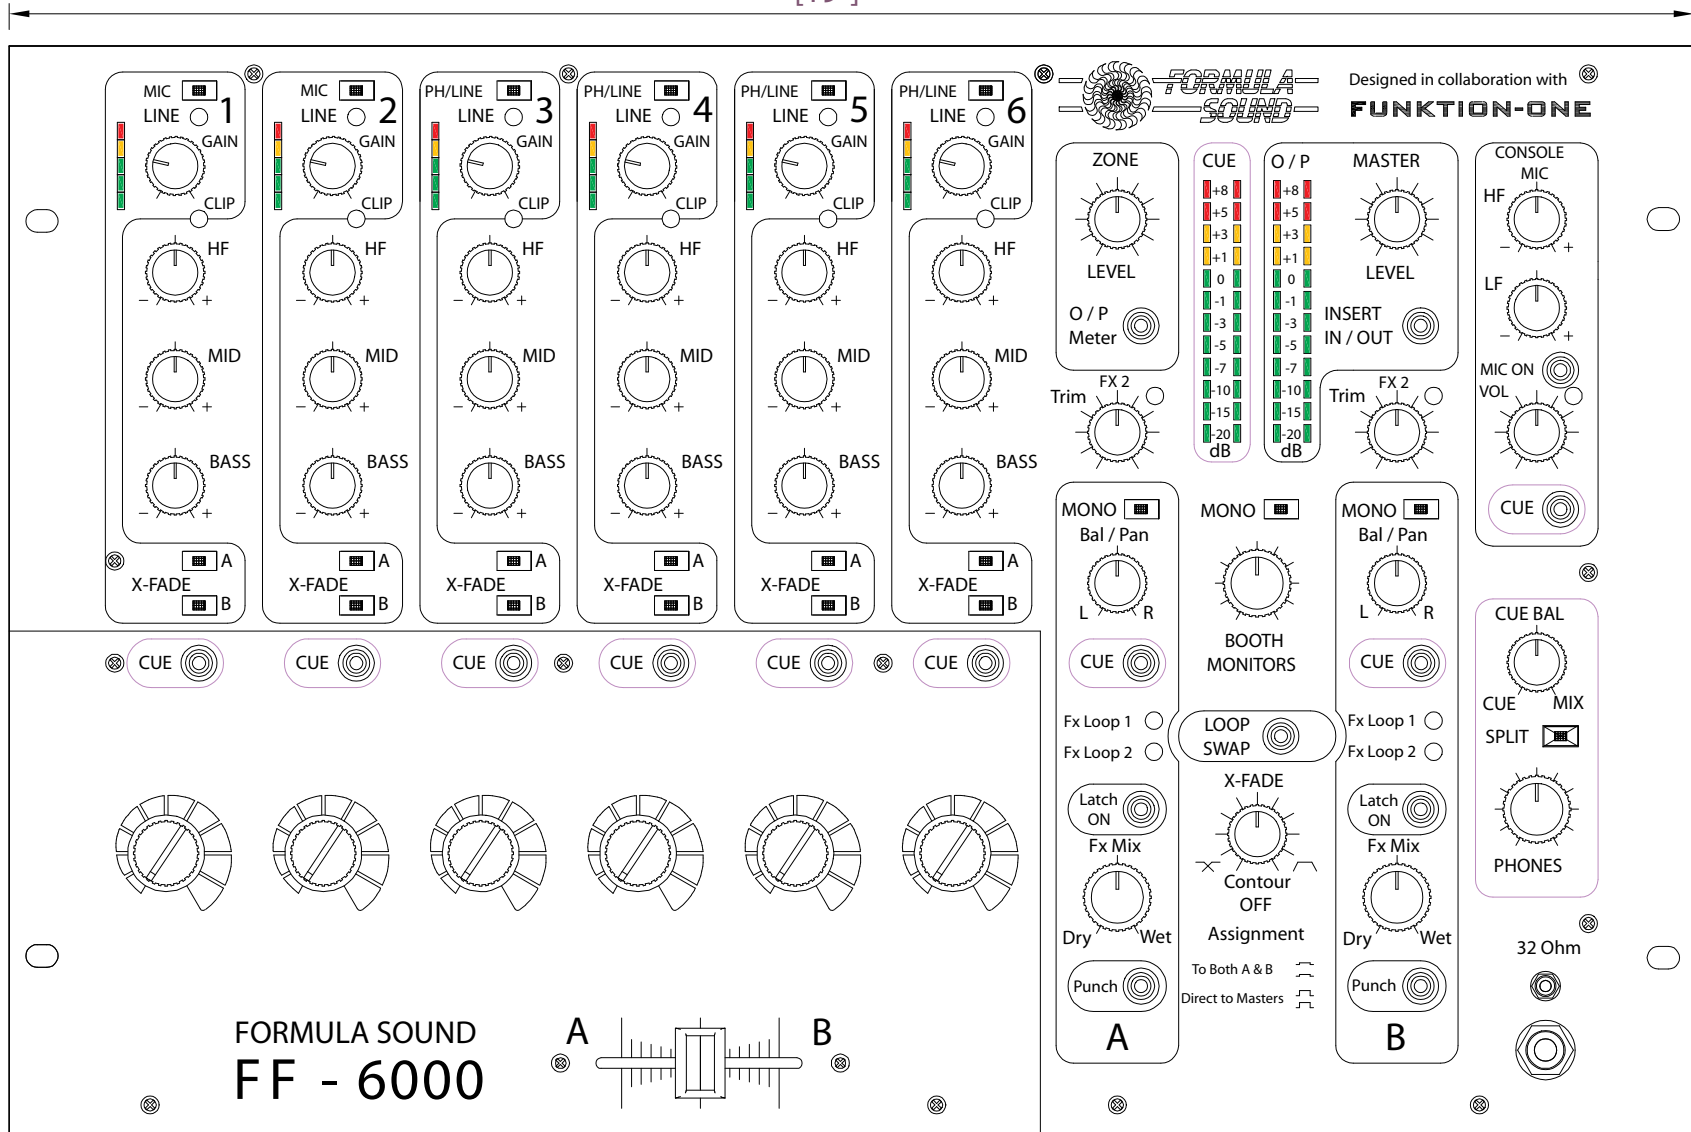

482mm
[19"]

311mm
[12 1/4"]

All dimensions in mm and inches

FUNKTION-ONE

Hoyle, Horsham Road, Beare Green, Dorking, Surrey, RH5 4PS, England

Phone: +44 (0)1306 712820
Fax: +44 (0)1306 711240

mail@funktion-one.com
www.funktion-one.com

Product: FF6000

Notes: Top Panel Control Surface - Linear Faders

482mm
[19"]

311mm
[12 1/4"]

All dimensions in mm and inches

FUNKTION-ONE

Hoyle, Horsham Road, Beare Green, Dorking, Surrey, RH5 4PS, England

Phone: +44 (0)1306 712820
Fax: +44 (0)1306 711240

mail@funktion-one.com
www.funktion-one.com

Product: FF6000

Notes: Top Panel Control Surface - Rotary Faders

106,5mm
[4 3/16"]

460mm
[1'-6 1/8"]

All dimensions in mm and inches

FUNKTION-ONE

Hoyle, Horsham Road, Beare Green, Dorking, Surrey, RH5 4PS, England