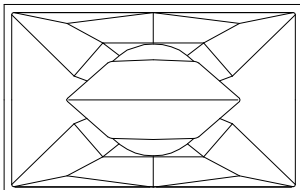

482mm
[19"]

311mm
[12 1/4"]

All dimensions in mm and inches

FUNKTION-ONE

Hoyle, Horsham Road, Beare Green, Dorking, Surrey, RH5 4PS, England

Phone: +44 (0)1306 712820
Fax: +44 (0)1306 711240

mail@funktion-one.com
www.funktion-one.com

Product: FF6000

Notes: Top Panel Control Surface - Linear Faders

482mm
[19"]

311mm
[12 1/4"]

All dimensions in mm and inches

FUNKTION-ONE

Hoyle, Horsham Road, Beare Green, Dorking, Surrey, RH5 4PS, England

Phone: +44 (0)1306 712820
Fax: +44 (0)1306 711240

mail@funktion-one.com
www.funktion-one.com

Product: FF6000

Notes: Top Panel Control Surface - Rotary Faders

106,5mm
[4 3/16"]

460mm
[1'-6 1/8"]

All dimensions in mm and inches

FUNKTION-ONE

Hoyle, Horsham Road, Beare Green, Dorking, Surrey, RH5 4PS, England