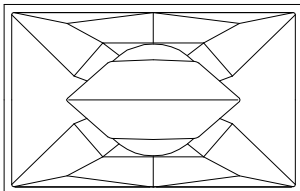

482mm
[19"]

311mm
[12 1/4"]

All dimensions in mm and inches

FUNKTION-ONE

Hoyle, Horsham Road, Beare Green, Dorking, Surrey, RH5 4PS, England

Phone: +44 (0)1306 712820
Fax: +44 (0)1306 711240

mail@funktion-one.com
www.funktion-one.com

Product: FF6000

Notes: Top Panel Control Surface - Linear Faders

482mm
[19"]

311mm
[12 1/4"]

All dimensions in mm and inches

FUNKTION-ONE

Hoyle, Horsham Road, Beare Green, Dorking, Surrey, RH5 4PS, England

Phone: +44 (0)1306 712820
Fax: +44 (0)1306 711240