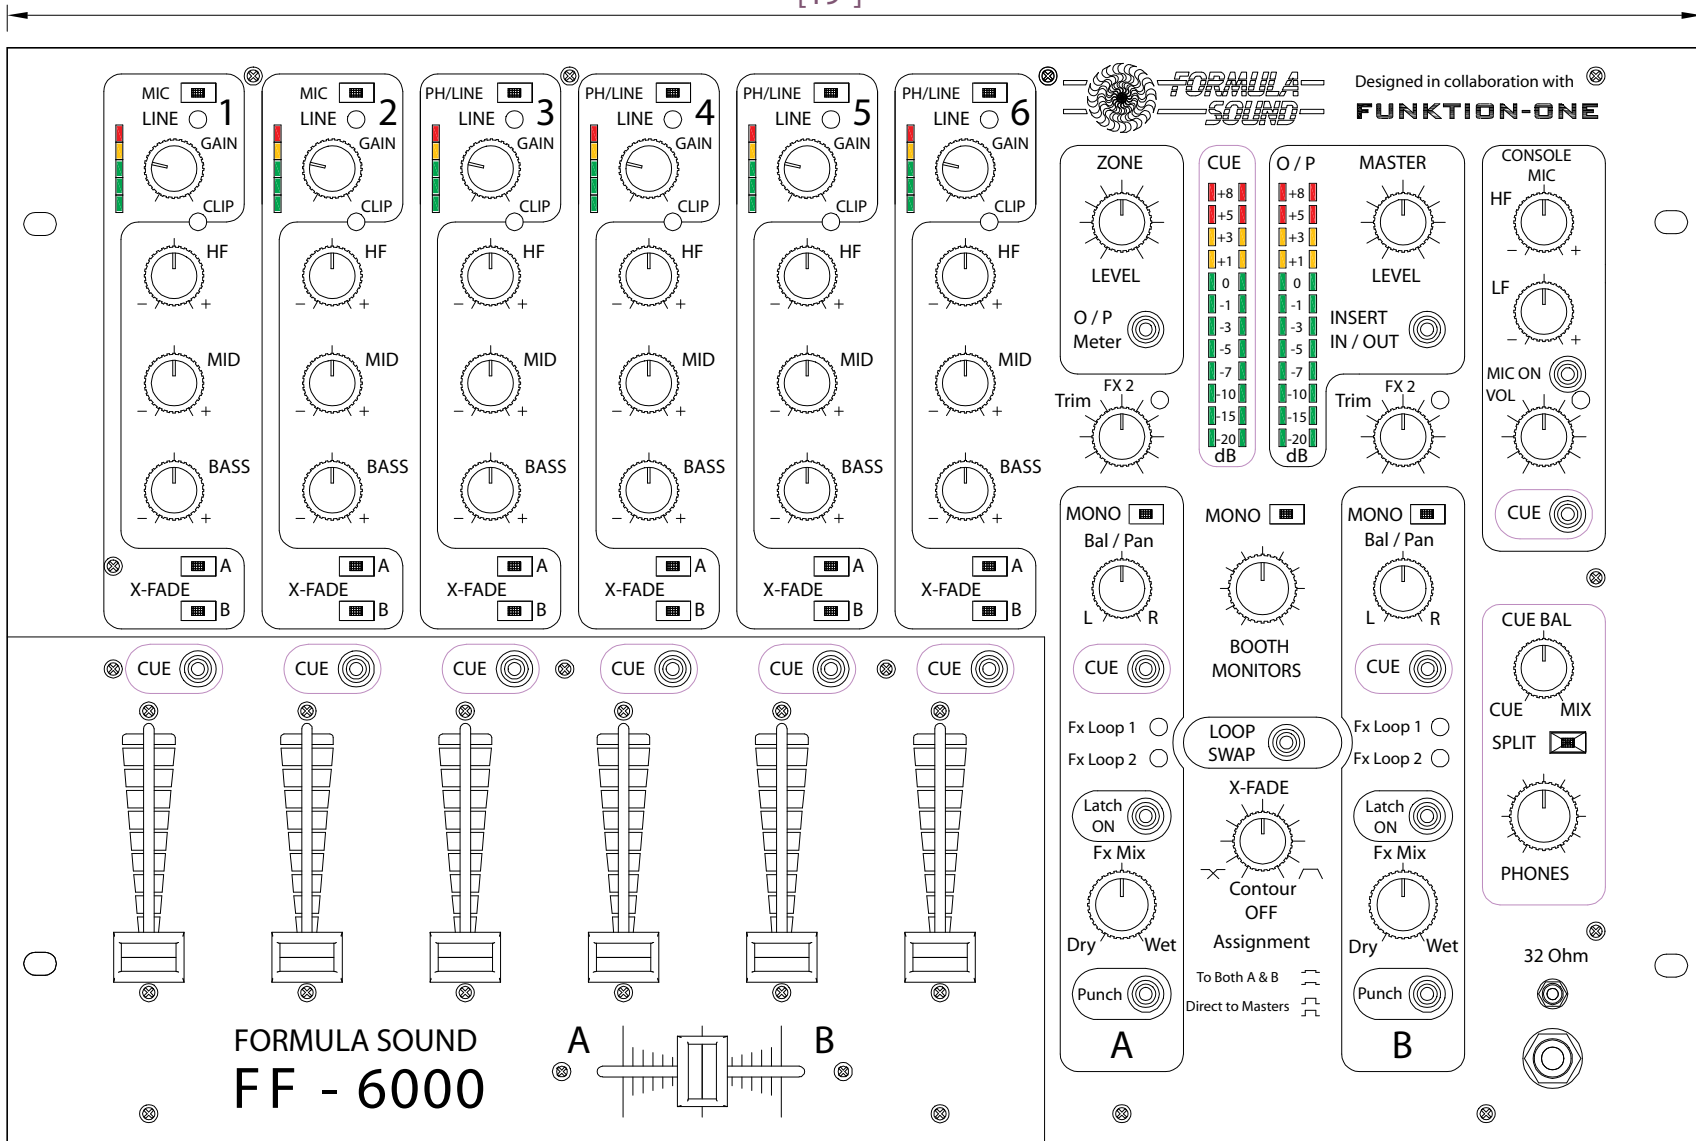

482mm
[19"]

311mm
[12 1/4"]

All dimensions in mm and inches

FUNKTION-ONE

Hoyle, Horsham Road, Beare Green, Dorking, Surrey, RH5 4PS, England

Phone: +44 (0)1306 712820
Fax: +44 (0)1306 711240

mail@funktion-one.com
www.funktion-one.com

Product: FF6000

Notes: Top Panel Control Surface - Linear Faders

482mm
[19"]

311mm
[12 1/4"]

All dimensions in mm and inches

FUNKTION-ONE

Hoyle, Horsham Road, Beare Green, Dorking, Surrey, RH5 4PS, England

Phone: +44 (0)1306 712820
Fax: +44 (0)1306 711240

mail@funktion-one.com
www.funktion-one.com

Product: FF6000

Notes: Top Panel Control Surface - Rotary Faders

106,5mm
[4 3/16"]

460mm
[1'-6 1/8"]

All dimensions in mm and inches

FUNKTION-ONE

Hoyle, Horsham Road, Beare Green, Dorking, Surrey, RH5 4PS, England