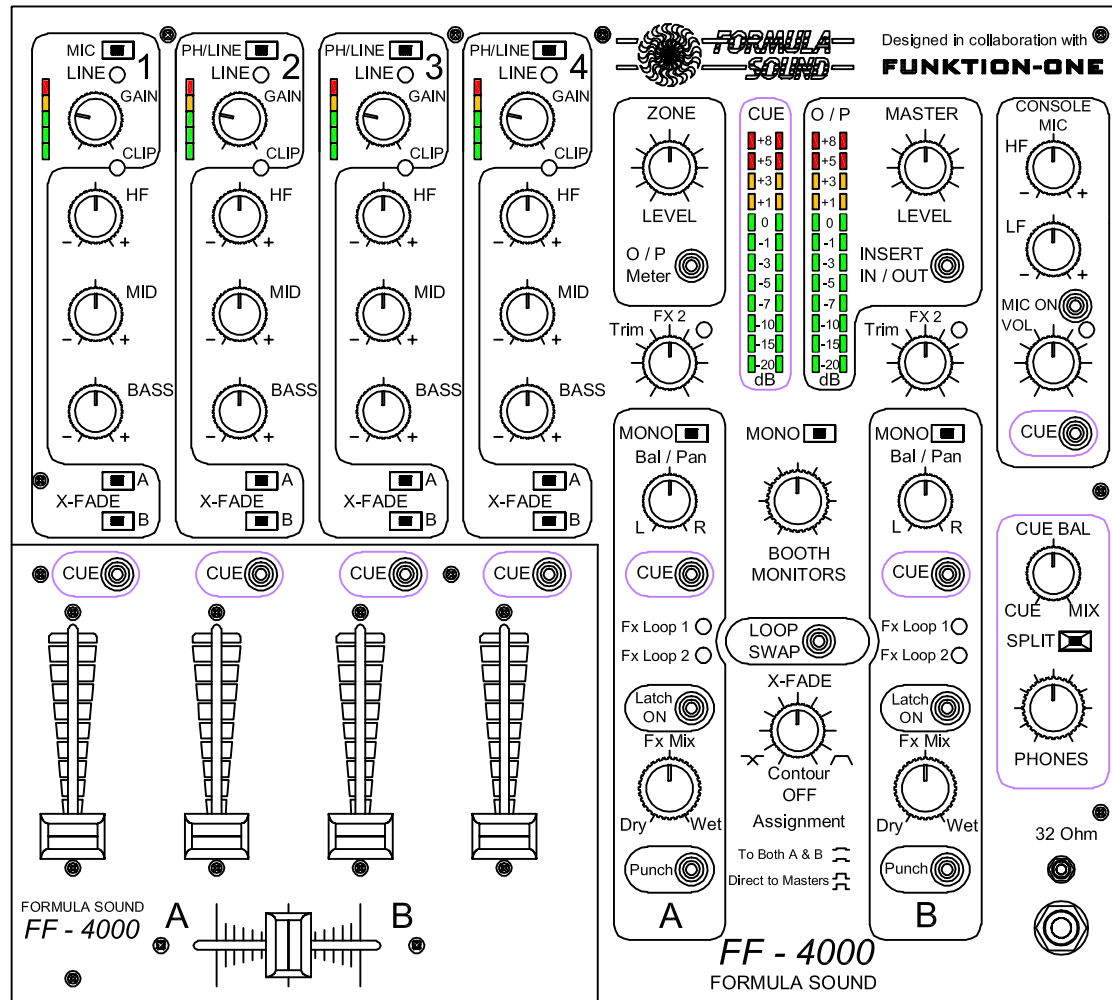

350mm
[1'-1 3/4"]

312mm
[1'-0 5/16"]

All dimensions in mm and inches

FUNKTION-ONE

Hoyle, Horsham Road, Beare Green, Dorking, Surrey, RH5 4PS, England

Phone: +44 (0)1306 712820
Fax: +44 (0)1306 711240

mail@funktion-one.com
www.funktion-one.com

Product: FF4000

Notes:
Top Panel View - Linear Faders

350mm
[1'-1 3/4"]

312mm
[1'-0 5/16"]

All dimensions in mm and inches

FUNKTION-ONE

Hoyle, Horsham Road, Beare Green, Dorking, Surrey, RH5 4PS, England

Phone: +44 (0)1306 712820

Fax: +44 (0)1306 711240

mail@funktion-one.com

www.funktion-one.com

Product: FF4000

Notes:

Top Panel View - Rotary Faders

107mm
[4 3/16"]

350mm
[1'-1 3/4"]