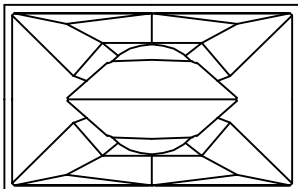

Product: FF4000

Notes:
Top Panel View - Linear Faders

350mm
[1'-1 3/4"]

312mm
[1'-0 5/16"]

All dimensions in mm and inches

FUNKTION-ONE

Hoyle, Horsham Road, Beare Green, Dorking, Surrey, RH5 4PS, England

Phone: +44 (0)1306 712820