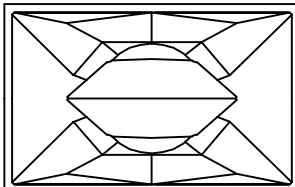

350mm
[1'-1 3/4"]

312mm
[1'-0 5/16"]

All dimensions in mm and inches

FUNKTION-ONE

Hoyle, Horsham Road, Beare Green, Dorking, Surrey, RH5 4PS, England

Phone: +44 (0)1306 712820
Fax: +44 (0)1306 711240

mail@funktion-one.com
www.funktion-one.com

Product: FF4000

Notes:
Top Panel View - Linear Faders

350mm
[1'-1 3/4"]

312mm
[1'-0 5/16"]

All dimensions in mm and inches

FUNKTION-ONE

Hoyle, Horsham Road, Beare Green, Dorking, Surrey, RH5 4PS, England

Phone: +44 (0)1306 712820