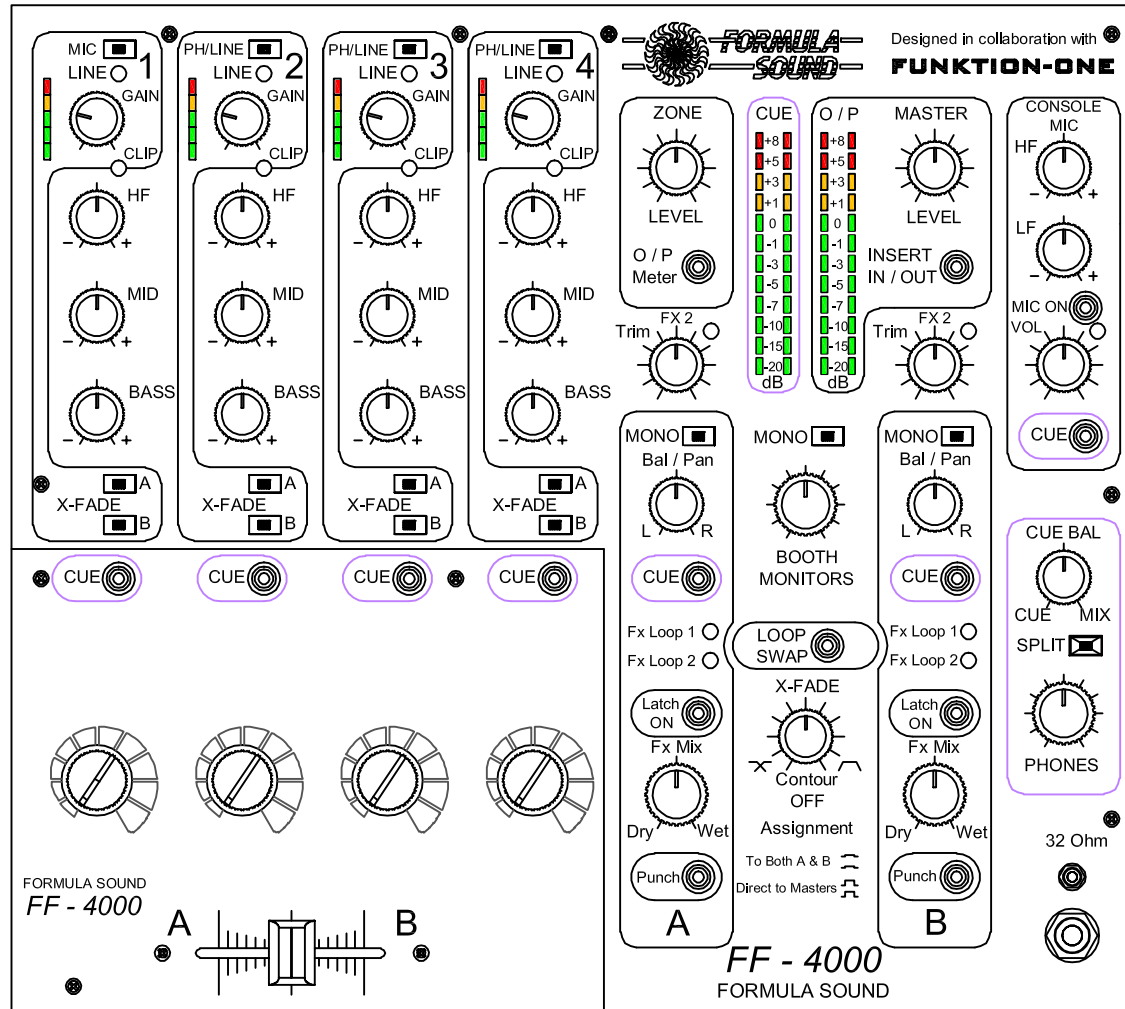

350mm
[1'-1 3/4"]

312mm
[1'-0 5/16"]

All dimensions in mm and inches

FUNKTION-ONE

Hoyle, Horsham Road, Beare Green, Dorking, Surrey, RH5 4PS, England

Phone: +44 (0)1306 712820
Fax: +44 (0)1306 711240

mail@funktion-one.com
www.funktion-one.com

Product: FF4000

Notes:
Top Panel View - Linear Faders

350mm
[1'-1 3/4"]

312mm
[1'-0 5/16"]

All dimensions in mm and inches

FUNKTION-ONE

Hoyle, Horsham Road, Beare Green, Dorking, Surrey, RH5 4PS, England

Phone: +44 (0)1306 712820

Fax: +44 (0)1306 711240

mail@funktion-one.com

www.funktion-one.com

Product: FF4000

Notes:

Top Panel View - Rotary Faders

107mm
[4 3/16"]

350mm
[1'-1 3/4"]