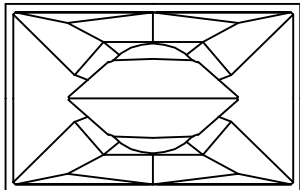

FUNKTION-ONE

Hoyle, Horsham Road, Beare Green, Dorking, Surrey, RH5 4PS, England

Phone: +44 (0)1306 712820

Fax: +44 (0)1306 711240

mail@funktion-one.com

www.funktion-one.com

Product: FF4000

Notes:

Back Panel Connectivity