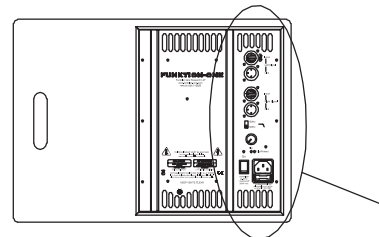

MB112

The MB112 is one of Funktion-One's most compact bass enclosures. It provides great bass extension to the F55 and F81 loudspeakers in applications such as bars, restaurants and home studios. It comprises a single 12" loudspeaker handling 250 Watts and averaging an impressive 104dB sensitivity between 60Hz and 160Hz. There is also a self powered version available which elegantly solves the issue of a mono-sum, crossover and amplification set up.

Driver	Sensitivity (1W at 1m)	Power (rms*)	Nominal Impedance
12" <i>*AES rated</i>	104dB	250W	8Ω
Frequency Response ±3dB:	60Hz - 160Hz		
Weight (unpowered):	20kg (44lbs)		
(powered):	21kg (46lbs)		
Construction:	15mm Birch Ply		
Connectors	2 x Speakon NL4		
(unpowered):	XLR Left & Right (mono sum)		
(powered):			