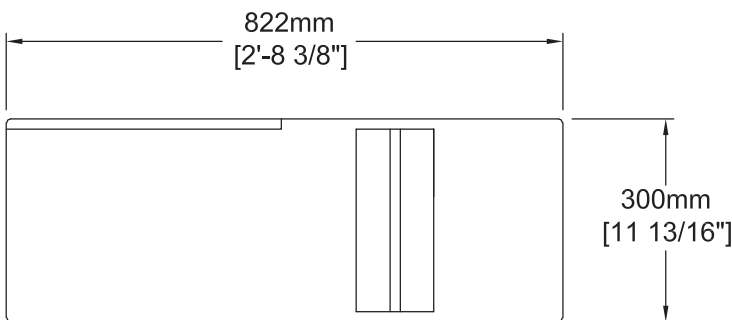

MB112

The MB112 is one of Funktion-One's most compact bass enclosures. It provides great bass extension to the F55 and F81 loudspeakers in applications such as bars, restaurants and home studios. It comprises a single 12" loudspeaker handling 250 Watts and averaging an impressive 104dB sensitivity between 60Hz and 160Hz. There is also a self powered version available which elegantly solves the issue of a mono-sum, crossover and amplification set up.

Driver	Sensitivity (1W at 1m)	Power (rms*)	Nominal Impedance
12" <i>*AES rated</i>	104dB	250W	8Ω
Frequency Response ±3dB:	60Hz - 160Hz		
Weight (unpowered):	20kg (44lbs)		
(powered):	21kg (46lbs)		
Construction:	15mm Birch Ply		
Connectors	2 x Speakon NL4		
(unpowered):	XLR Left & Right (mono sum)		
(powered):			