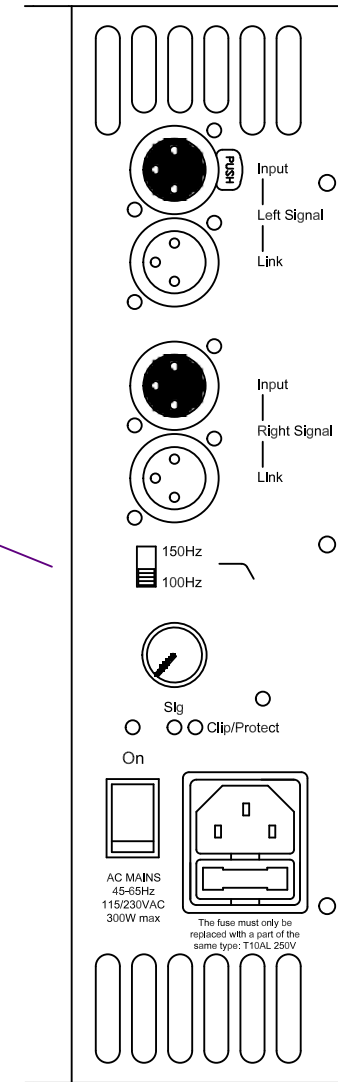

Self Powered Version

Unpowered Version

All dimensions in mm and inches

Copyright Funktion-One Research Ltd 22/02/2010

FUNKTION-ONE

Hoyle, Horsham Road, Beare Green, Dorking, Surrey, RH5 4PS, England

Phone: +44 (0)1306 712820