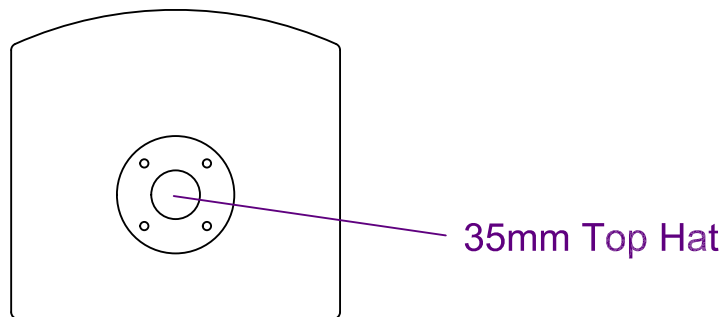

Fitted with two Speakon NL4s or The Phoenix installation connector, complete with cable plug.

All dimensions in mm and inches

Copyright Funktion-One Research Ltd 2009

FUNKTION-ONE

Hoyle, Horsham Road, Beare Green, Dorking, Surrey, RH5 4PS, England