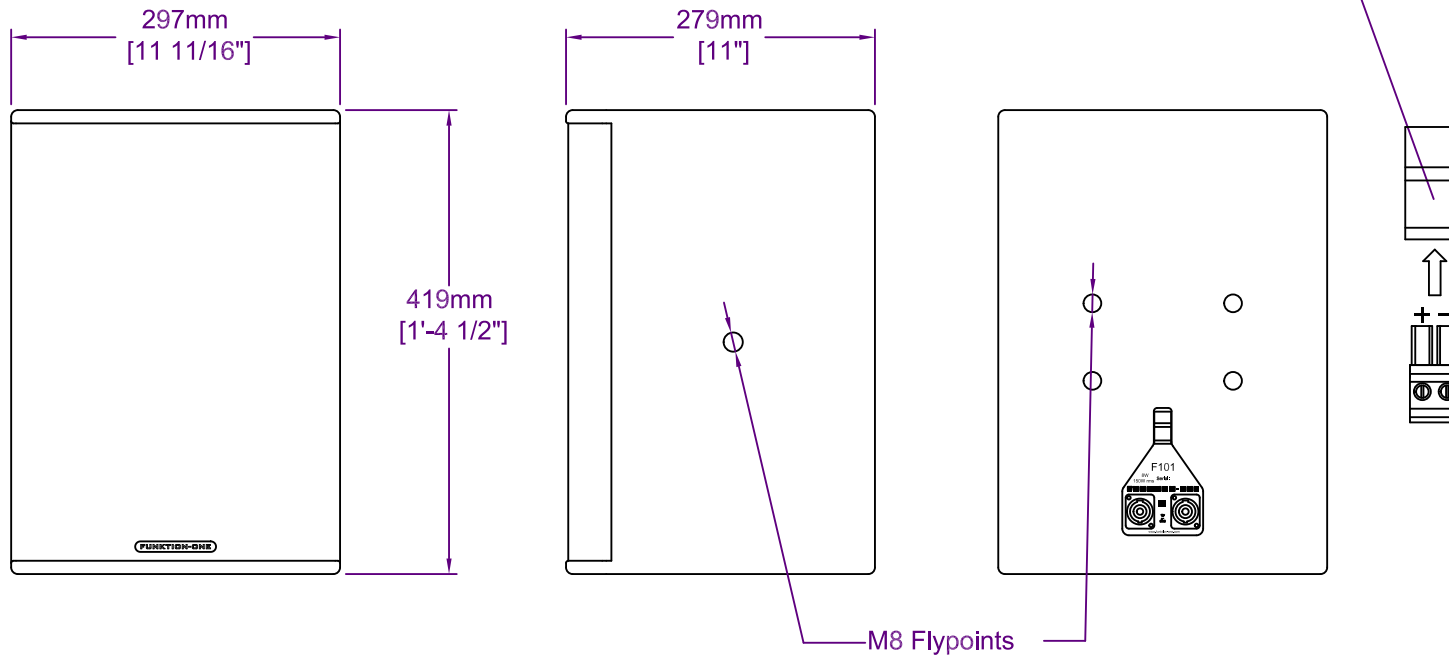

Fitted with two Speakon NL4s or The Phoenix installation connector, complete with cable plug.

All dimensions in mm and inches

Copyright Funktion-One Research Ltd 2009

FUNKTION-ONE

Hoyle, Horsham Road, Beare Green, Dorking, Surrey, RH5 4PS, England